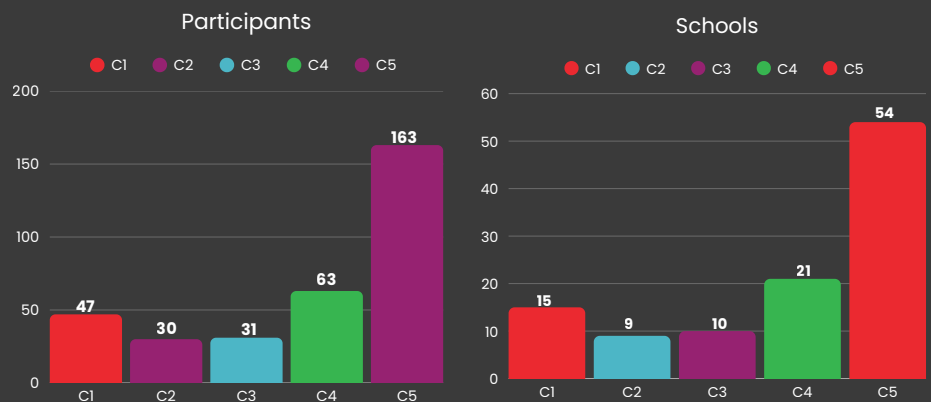

COLLABORATIVE POD EXPERIENCE

- School teams from across WV connect to explore content, problem solve, and share perspectives.

"This was a **tremendous opportunity for our school to grow in family engagement**. Each content session was diverse and beneficial, and the pod activities were **rigorous and professionally relevant**. I got far more than I expected from the LIFE program. Given the reputation of WV FEC, I anticipated value, but the content and idea exchange **exceeded expectations**. Thank you for allowing me to be part of this **impactful experience**."

- ASSISTANT PRINCIPAL, ELEMENTARY/MIDDLE SCHOOL