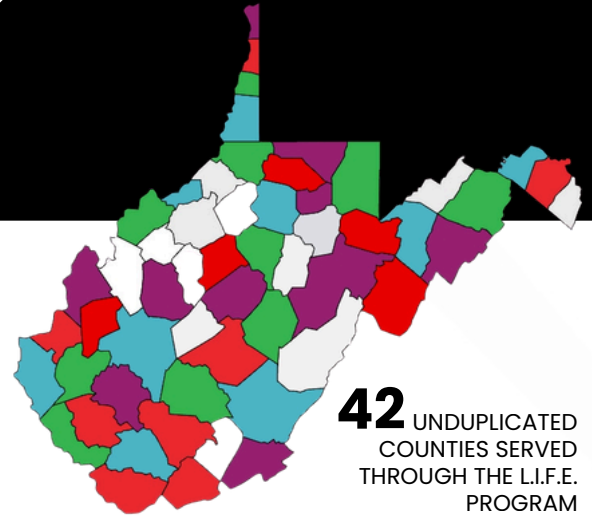

## FAMILY ENGAGEMENT & LEADERSHIP DEVELOPMENT

The Leaders Investing in Family Engagement (L.I.F.E.) program is designed to empower school leaders with the skills and strategies to enhance family engagement and foster supportive educational environments.